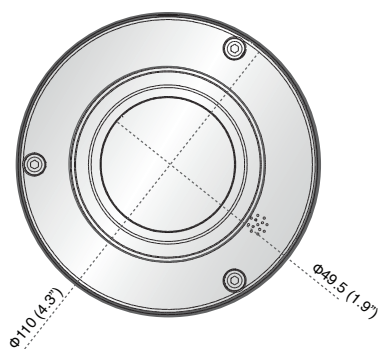

FEATURES

- Full HD 2.0 megapixel resolution (1920 x 1080) @ 25/30fps
- H.264/MPEG video compression with dual stream
- Day/Night Vision
- AWB, AGC, BLC
- 2D Digital Noise Reduction
- 180° Panoramic view
- 1.25mm Fisheye lens
- Built-in Microphone
- Micro SD-card slot (up to 64GB)
- 12V DC, PoE
- Built-in web server, CMS, smartphone/tablet support

Fish Eye Coverage - 180° viewing angle

Best used in

D2FE

Full HD 2.0MP Fisheye Dome Camera

SPECIFICATIONS

	Model	D2FE	
CAMERA	Imaging Device	1/2.8" 2Megapixel Exmor CMOS progressive scan	
	Effective Pixels	1920(H)x1080(V)	
	Electronic Shutter Speed	Auto/Manual 1/3~1/10000	
	Min. Illumination	Color: 0. 1LUX/F1.4	
	S/N Ratio	>50dB	
CAMERA FEATURES	Day/Night	Auto(Electronic) / Color / B/W	
	Backlight Compensation	BLC	
	White Balance	Auto	
	Gain Control	Auto/Manual	
	Noise Reduction	2D	
	Privacy Masking	Up to 4 areas	
LENS	Focal Length	1.25mm	
	Max Aperture	F1.8	
	Angle of View	H: 180°±5°	
	Mount Type	Board-in Type	
VIDEO	Compression	H.264 / MJPEG	
	Resolution	1080P(1920× 1080)/SXGA(1280× 1024)720P(1280×720)/ D1(704× 576) /CIF(352× 288)/	
	Frame Rate	Main Stream	1080P(1~30fps)/SXGA(1~30fps)/720P(1 ~ 25/30fps)
		Sub Stream	D1/CIF(1 ~ 25/30fps)
Bit Rate	H.264: 32K ~ 8192Kbps, MJPEG: 32K ~ 12288Kbps		
NETWORK	Ethernet	RJ-45 (10/100Base-T)	
	Protocol	IPv4/IPv6, HTTP, HTTPS, SSL, TCP/IP, UDP, UPnP, ICMP, IGMP, SNMP, RTSP, RTP, SMTP, NTP, DHCP, DNS, PPPOE, DDNS, FTP, IP Filter, QoS, Bonjour	
	ONVIF	ONVIF Profile S	
	Max. User Access	10 users	
	Mobile Viewing	iPhone, iPad, Android, Windows Phone	
GENERAL	Input Voltage / Current	12V DC, PoE(802.3af)	
	Memory Slot	Micro SD (max. 64GB)	
	Power Consumption	<2.5W	
	Operating Temperature / Humidity	-10°C ~ +50°C (14°F ~ +140°F) / 10% - 90% RH	
	Dimensions	110 x 54mm (4.3 x 2.1")	
	Weight	0.25kg (1lb)	

DIMENSIONS

Unit: mm (inch)