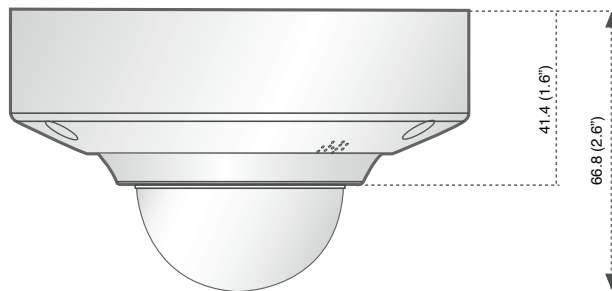

FEATURES

- Full HD 2.0 megapixel resolution (1920 x 1080) @ 25/30fps
- H.264/MPEG video compression with dual stream
- Day/Night Vision
- AWB, AGC, BLC
- 2D Digital Noise Reduction
- 180° Panoramic view
- 1.25mm Fisheye lens
- Built-in Microphone
- Micro SD-card slot (up to 64GB)
- 12V DC, PoE
- Built-in web server, CMS, smartphone/tablet support

Fish Eye Coverage - 180° viewing angle

Best used in

D2FE

Full HD 2.0MP Fisheye Dome Camera

SPECIFICATIONS

	Model	D2FE	
CAMERA	Imaging Device	1/2.8" 2Megapixel Exmor CMOS progressive scan	
	Effective Pixels	1920(H)x1080(V)	
	Electronic Shutter Speed	Auto/Manual 1/3~1/10000	
	Min. Illumination	Color: 0. 1LUX/F1.4	
	S/N Ratio	>50dB	
CAMERA FEATURES	Day/Night	Auto(Electronic) / Color / B/W	
	Backlight Compensation	BLC	
	White Balance	Auto	
	Gain Control	Auto/Manual	
	Noise Reduction	2D	
	Privacy Masking	Up to 4 areas	
LENS	Focal Length	1.25mm	
	Max Aperture	F1.8	
	Angle of View	H: 180°±5°	
	Mount Type	Board-in Type	
VIDEO	Compression	H.264 / MJPEG	
	Resolution	1080P(1920× 1080)/SXGA(1280× 1024)720P(1280×720)/ D1(704× 576) /CIF(352× 288)/	
	Frame Rate	Main Stream	1080P(1~30fps)/SXGA(1~30fps)/720P(1 ~ 25/30fps)
		Sub Stream	D1/CIF(1 ~ 25/30fps)
Bit Rate	H.264: 32K ~ 8192Kbps, MJPEG: 32K ~ 12288Kbps		
NETWORK	Ethernet	RJ-45 (10/100Base-T)	
	Protocol	IPv4/IPv6, HTTP, HTTPS, SSL, TCP/IP, UDP, UPnP, ICMP, IGMP, SNMP, RTSP, RTP, SMTP, NTP, DHCP, DNS, PPPOE, DDNS, FTP, IP Filter, QoS, Bonjour	
	ONVIF	ONVIF Profile S	
	Max. User Access	10 users	
	Mobile Viewing	iPhone, iPad, Android, Windows Phone	
GENERAL	Input Voltage / Current	12V DC, PoE(802.3af)	
	Memory Slot	Micro SD (max. 64GB)	
	Power Consumption	<2.5W	
	Operating Temperature / Humidity	-10°C ~ +50°C (14°F ~ +140°F) / 10% - 90% RH	
	Dimensions	110 x 54mm (4.3 x 2.1")	
	Weight	0.25kg (1lb)	

DIMENSIONS

Unit: mm (inch)